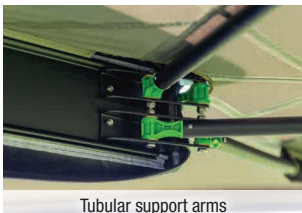

DELTAWING 270° XT-71
SUPPORTED (WITH INTEGRATED LEGS)

- 71 square feet (6.6m²) coverage
- Aluminium tubular frame - 25 and 22mm
- Integrated tubular CamLock support poles - 25 / 22mm
- 2000mm water rated 280gsm Ripstop polycotton shelter
- Includes heavy duty PVC cover, guy ropes and pegs

Left Hand Side IAWN270L034
Right Hand Side IAWN270R034

$691

DELTAWING 270° XTR-71
UNSUPPORTED (FREESTANDING)

- 71 square feet (6.6m²) coverage
- C-Channel aluminium frame - 40 x 40mm
- Integrated tubular CamLock support poles - 25 / 22mm
- 2000mm water rated 280gsm Ripstop polycotton shelter
- Can be operated unsupported in calm conditions
- Includes heavy duty PVC cover, guy ropes and pegs

Left Hand Side IAWN270L023
Right Hand Side IAWN270R023

$959

DELTAWING 270° XTR-143

- Up to 143 square feet (13.3m²) coverage*
- C-Channel aluminium frame - 40 x 40mm, tubular CamLock support poles - 25 / 22mm
- 2000mm water rated 280gsm Ripstop polycotton shelter
- Can be operated unsupported in calm conditions

Left Hand Side IAWN270L012
Right Hand Side IAWN270R012

$1038

$435

IAWNWALL27023

WALL KIT TO SUIT DELTAWING XT/XTR-71
AWNING - 2 PIECE DOOR AND WALL

$435

IAWNWALL27034

WALL KIT TO SUIT DELTAWING XT/XTR-71
AWNING - 2 PIECE WALL ONLY

$641

IAWNWALL27012

WALL KIT TO SUIT DELTAWING XTR-143
AWNING - 3 PIECE DOOR AND WALL

AWNING CAMP ORGANISER

$99

IAWNORG012

TRIPLE LED KIT TO SUIT
DELTAWING XTR-71
AND XTR-143 AWNINGS

- In-line controller

$268

IAWNLED270012