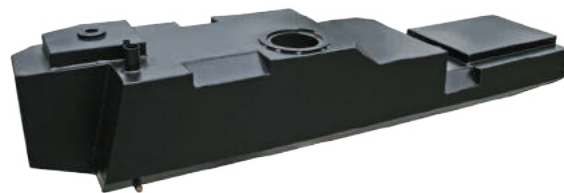

LONG RANGE FUEL TANKS

- 5-Day pressure tested
- 2mm Aluminised steel
- Internal baffles
- Black powdercoated finish

From

$1514