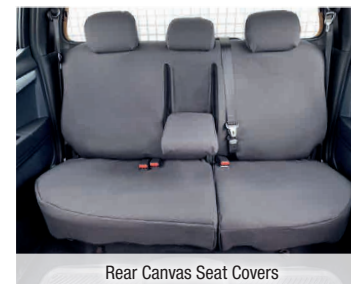

Front

\$549

per set

Rear

\$549

per set

Rear Canvas Seat Covers

SUPAFIT SEAT COVERS ARE MANUFACTURERS OF PREMIUM AFTER MARKET PROTECTIVE SEAT COVERS, CUSTOM MADE TO FIT MOST MAKES AND MODELS OF VEHICLES.