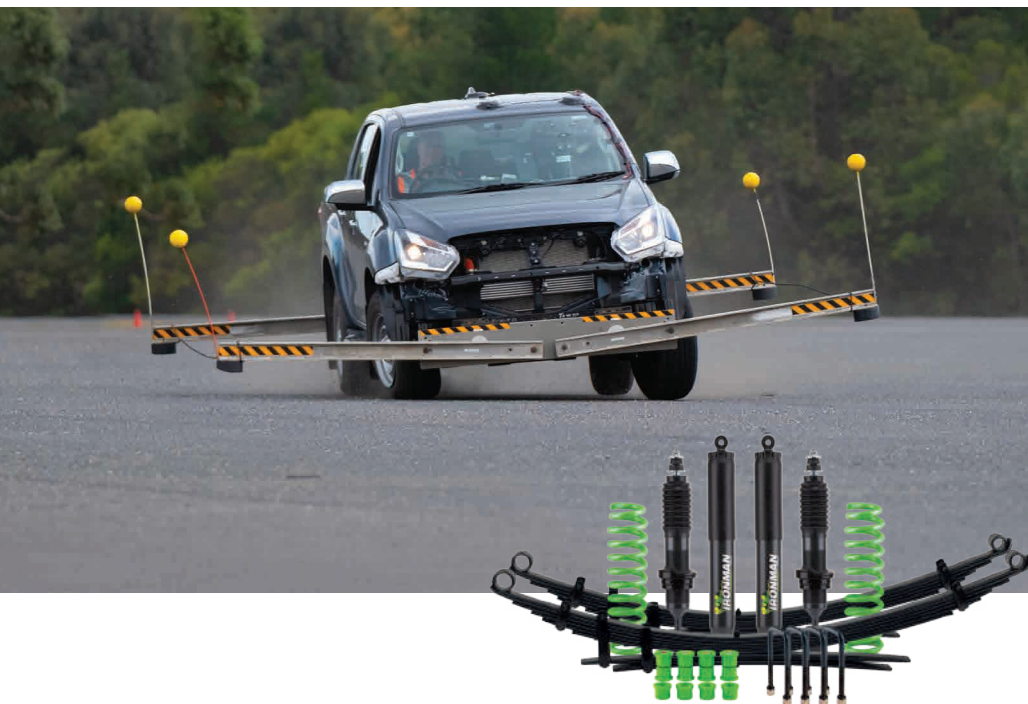

IRONMAN 4X4 GVM SUSPENSION UPGRADES

IRONMAN 4X4 GVM SUSPENSION UPGRADES

AUSTRALIAN CERTIFIED GVM SUSPENSION UPGRADES

Designed and tested for contractors and tradesmen carrying tools or equipment exceeding original vehicle manufacturer or legal load limits, or for off-roaders fitting a bull bar, winch or long range fuel tank yet still retain load carrying capacity.