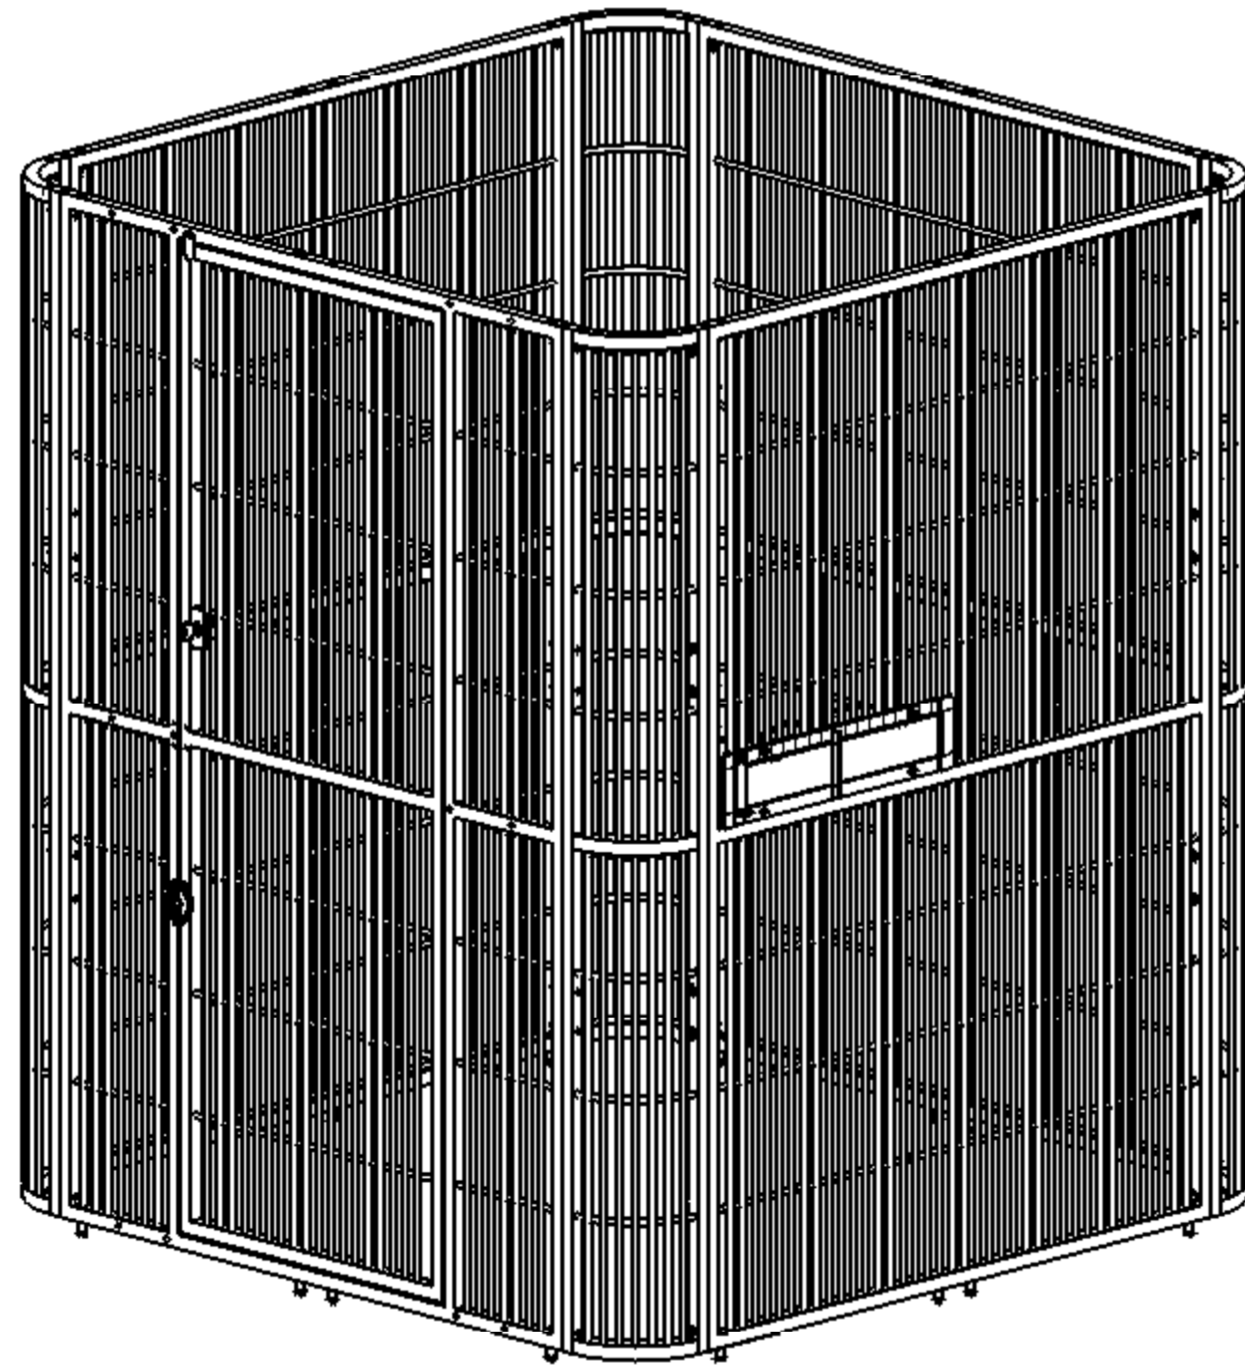

# WI6262

## Box List

Box 1/3		Worker	Q C	ganger	Box 3/3		Worker	Q C	ganger
Part name	Quantity				Long arc Panel (长圆弧网)	4pcs			
Big Front Panel (大前网)	1pcs				Short arc Panel (短圆弧网)	8pcs			
Big Back Panel (大后网)	1pcs				Corner arc Panel (圆弧角网)	4pcs			
Roof Panel (盖网)	1pcs				Stainless Steel Cup (不锈钢杯)	3pcs			
Box2/3		Worker	Q C	ganger	Feeder station (喂食站)	1pcs			
Left Panel (左网)	1pcs				Screw bag (螺丝包)	1pcs			
Right Panel (右网)	1pcs								

1、Screws front、back、left and right panels together with corner arc panels.

2、Screws all arc panels for top to cage body.

3、Screws roof to top arc panels.