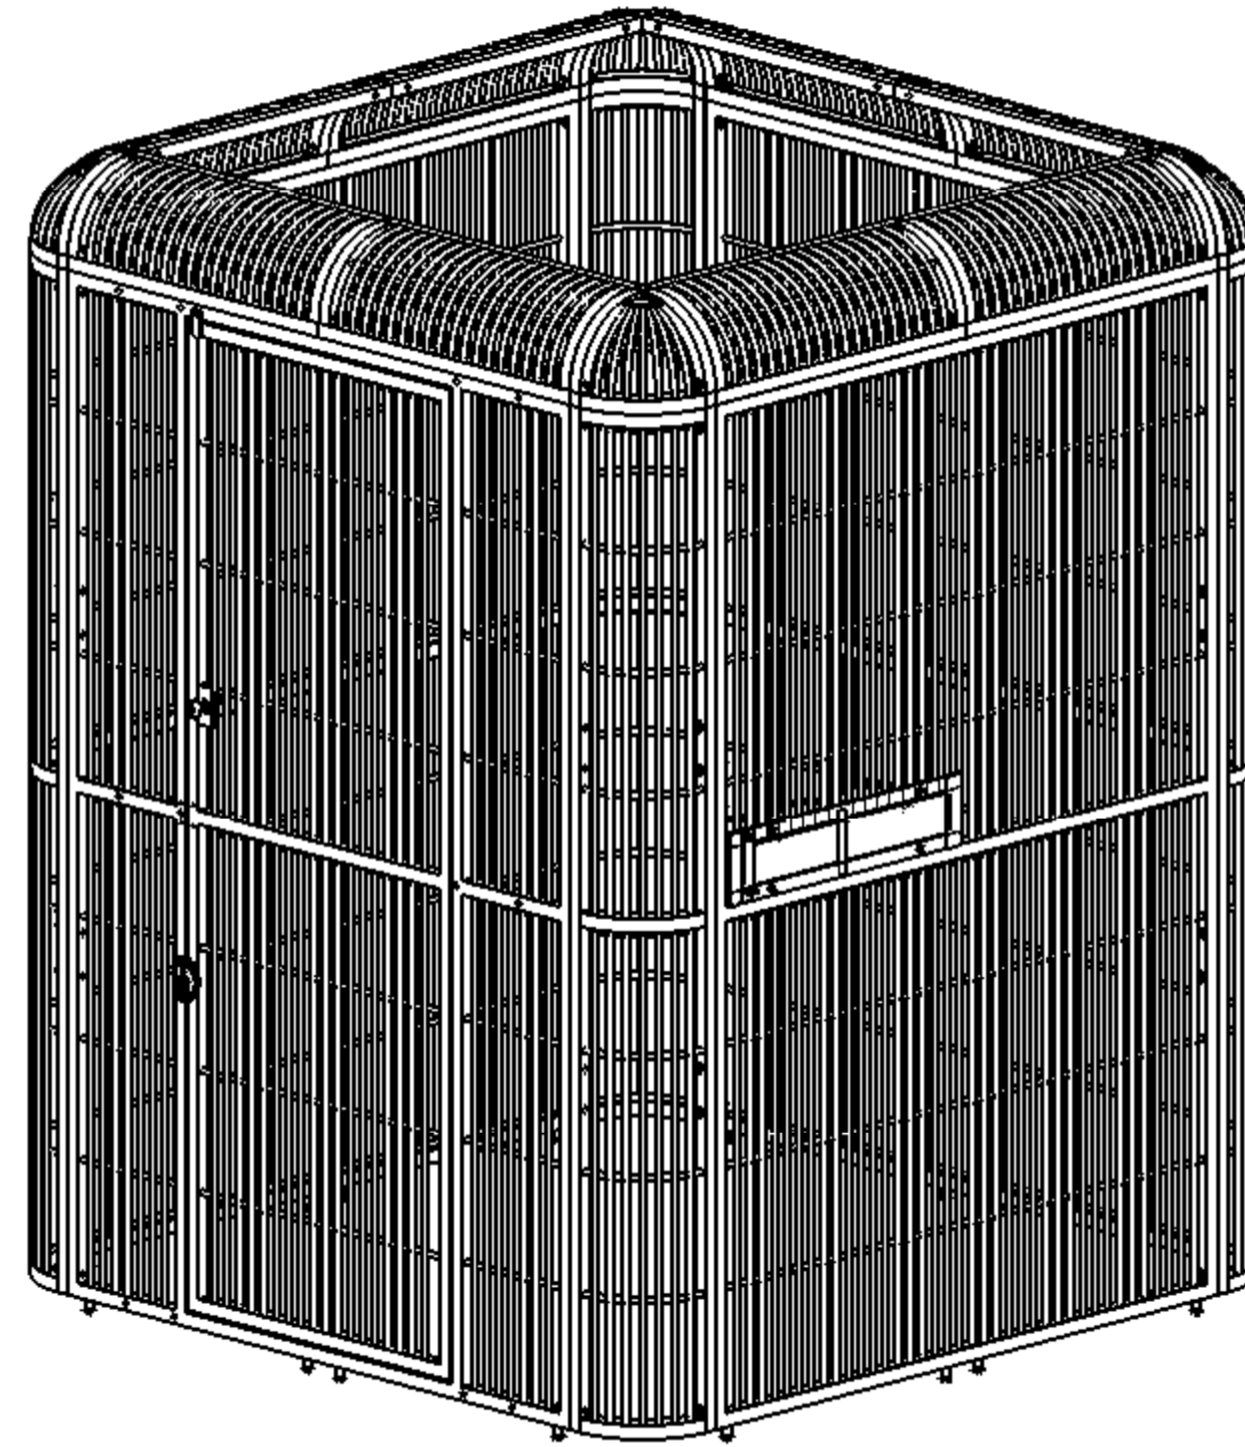

# WI6262

## Box List

Box 1/3		Worker	Q C	ganger	Box 3/3		Worker	Q C	ganger
Part name	Quantity				Long arc Panel (长圆弧网)	4pcs			
Big Front Panel (大前网)	1pcs				Short arc Panel (短圆弧网)	8pcs			
Big Back Panel (大后网)	1pcs				Corner arc Panel (圆弧角网)	4pcs			
Roof Panel (盖网)	1pcs				Stainless Steel Cup (不锈钢杯)	3pcs			
Box2/3		Worker	Q C	ganger	Feeder station (喂食站)	1pcs			
Left Panel (左网)	1pcs				Screw bag (螺丝包)	1pcs			
Right Panel (右网)	1pcs								

1、Screws front、back、left and right panels together with corner arc panels.

2、Screws all arc panels for top to cage body.

3、Screws roof to top arc panels.