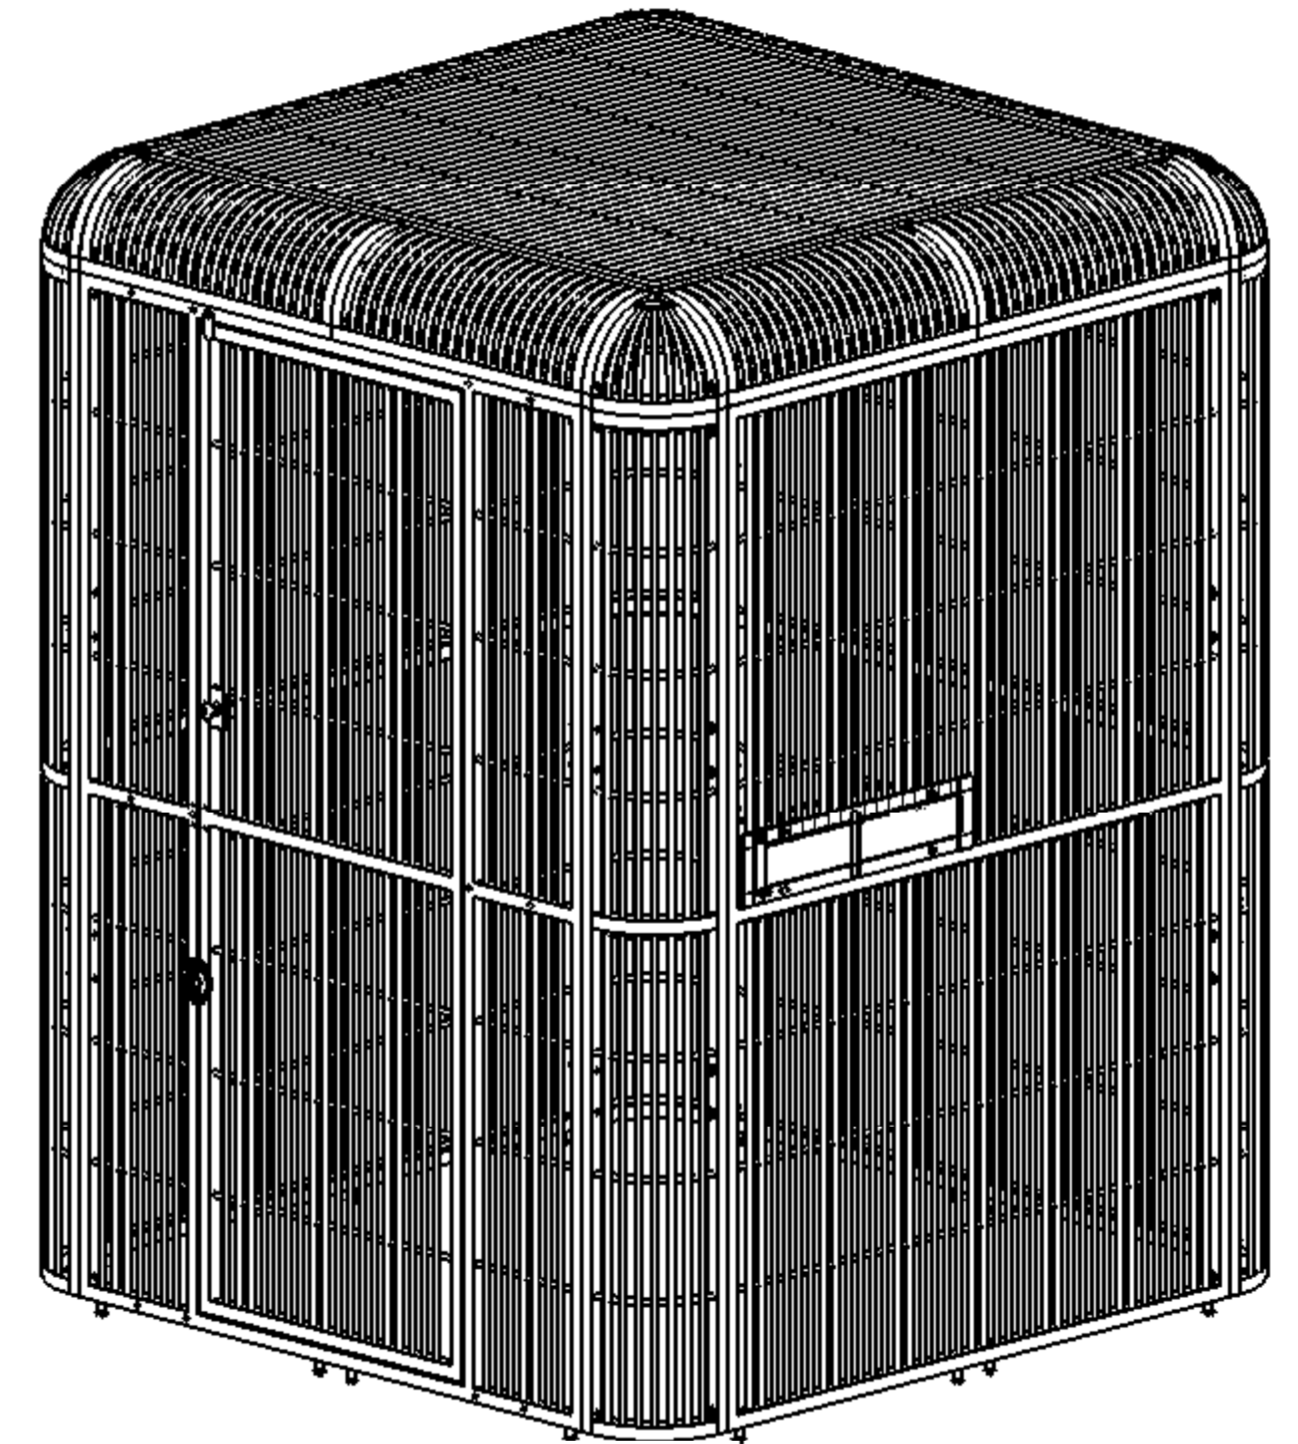

## Box List

Box 1/3		Worker	Q C	ganger	Box 3/3		Worker	Q C	ganger
Part name	Quantity				Long arc Panel (长圆弧网)	4pcs			
Big Front Panel (大前网)	1pcs				Short arc Panel (短圆弧网)	8pcs			
Big Back Panel (大后网)	1pcs				Corner arc Panel (圆弧角网)	4pcs			
Roof Panel (盖网)	1pcs				Stainless Steel Cup (不锈钢杯)	3pcs			
Box2/3		Worker	Q C	ganger	Feeder station (喂食站)	1pcs			
Left Panel (左网)	1pcs				Screw bag (螺丝包)	1pcs			
Right Panel (右网)	1pcs								

1、Screws front、back、left and right panels together with corner arc panels.

2、Screws all arc panels for top to cage body.

3、Screws roof to top arc panels.